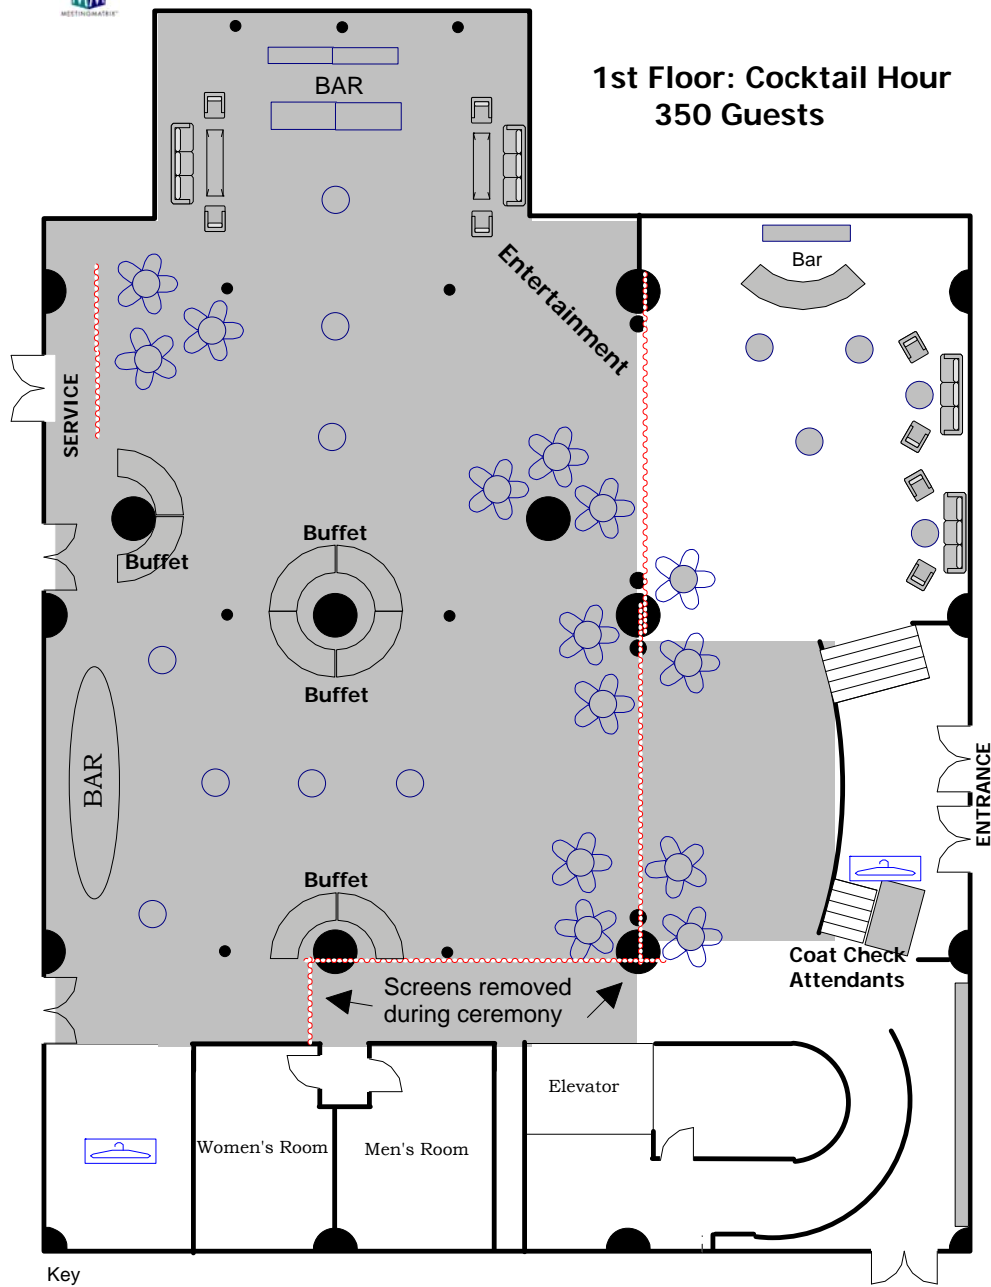

Guastavino's - First Floor 7,300 square feet

1st Floor: Cocktail Hour
350 Guests

Key

-  Hightop 30"D x 45"H
-  Cocktail Table 30"D x 30"H

-  Coatcheck